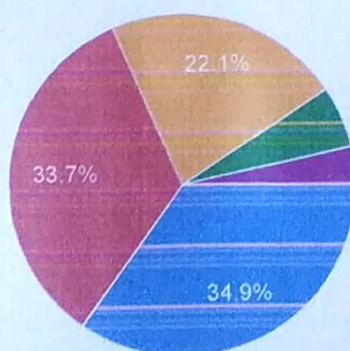

5. How do you rate Sports and cultural activities and facilities in the college ?

 Copy

86 responses

-  A. Excellent
-  B. Very Good
-  C. Good
-  D. Satisfactory
-  E. Average

6. How do you rate extension activities in the college ?

 Copy

86 responses

-  A. Excellent
-  B. Very Good
-  C. Good
-  D. Satisfactory
-  E. Average

7. What do you think of library facilities provided by the college ?

 Copy

86 responses

-  A. Excellent
-  B. Very Good
-  C. Good
-  D. Satisfactory
-  E. Average