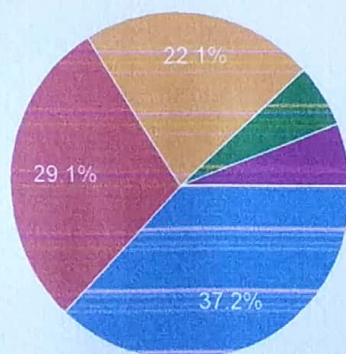

- A. Excellent
- B. Very Good
- C. Good
- D. Satisfactory
- E. Average