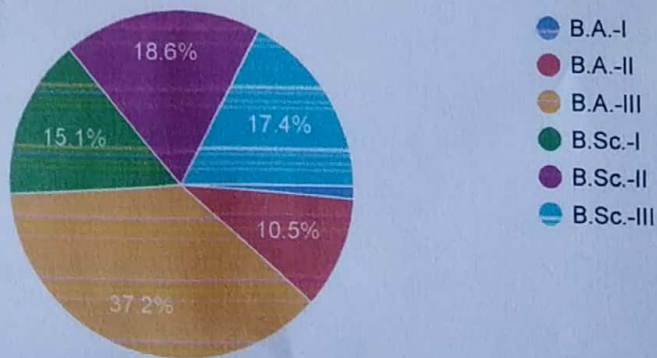

Academic Year:- 2021-22

86 responses

Publish analytics

Class

86 responses

Copy

M. M. M. M.
Co-ordinator

Internal Quality Assurance Cell
Mauli Mahavidyalaya, Wadala