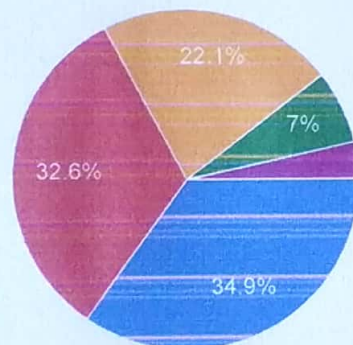

- A. Excellent
- B. Very Good
- C. Good
- D. Satisfactory
- E. Average

7. What do you think of library facilities provided by the college ?

Copy

86 responses