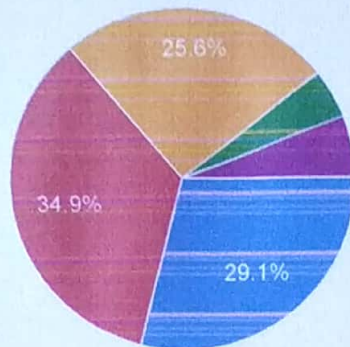

5. How do you rate Sports and cultural activities and facilities in the college ?

 Copy

86 responses

-  A. Excellent
-  B. Very Good
-  C. Good
-  D. Satisfactory
-  E. Average

6. How do you rate extension activities in the college ?