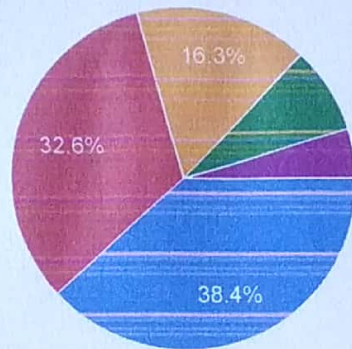

8. What is your opinion about services and facilities provided by the office ?

Copy

86 responses

- A. Excellent
- B. Very Good
- C. Good
- D. Satisfactory
- E. Average

9. How do you rate use of Information and communication technology in the college ?

Copy

86 responses