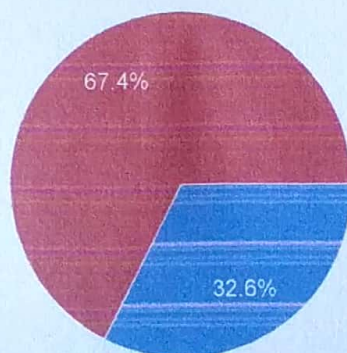

Darshan gavali

Sathe sarika

Narawade Abhijit Manohar

Rutuja umesh chavan

Shaikh Ayesha Mubarak

Shubham Ganpat Gawali

Mane bhushansinh sambhaji

Kale Shrushti Subhash

Adarsh Balasaheb kamble

Umesh vijay kamble

Pooja Rajendra sathe

Mahesh Shashikant Kamble

Aarti vishwanath rampure

Satpute Mahadev digambar

Rohan pandit nichal

Aditya Khandu Lavate

Gender

Copy

86 responses

● Female
● Male
● Transgender