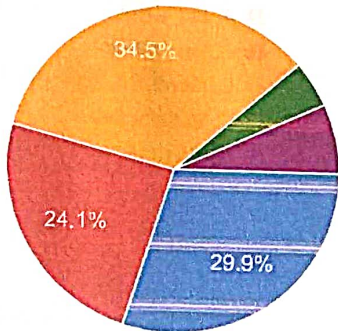

### 4. How do you rate development activities organized by the Institute?

Copy

87 responses

- A. Excellent
- B. Very Good
- C. Good
- D. Satisfactory
- E. Average

5. How do you rate Sports and cultural activities and facilities in the college ?

Copy

87 responses

- A. Excellent
- B. Very Good
- C. Good
- D. Satisfactory
- E. Average

6. How do you rate extension activities in the college ?

Copy

87 responses

- A. Excellent
- B. Very Good
- C. Good
- D. Satisfactory
- E. Average