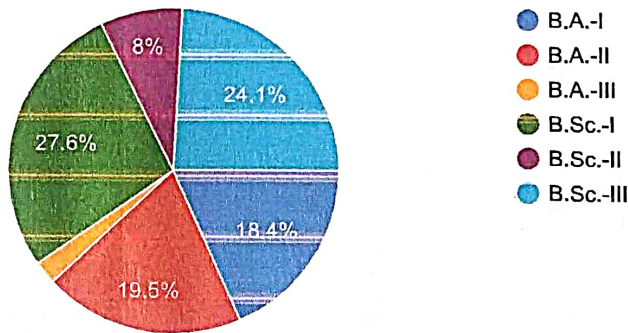

## Affiliated to PAH Solapur University, Solapur Student Satisfaction Survey (Online) Academic Year:- 2022-23

87 responses

Publish analytics

Class

 Copy

87 responses

**Principal**

Mauli Mahavidyalaya, Wadala  
Tal-N.Solapur Dist-Solapur