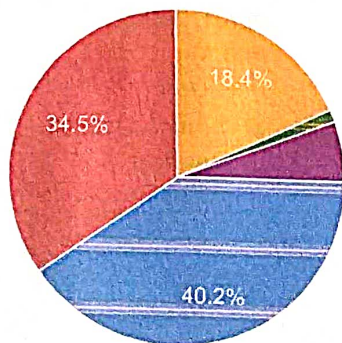

- A. Excellent
- B. Very Good
- C. Good
- D. Satisfactory
- E. Average

7. What do you think of library facilities provided by the college ?

Copy

87 responses