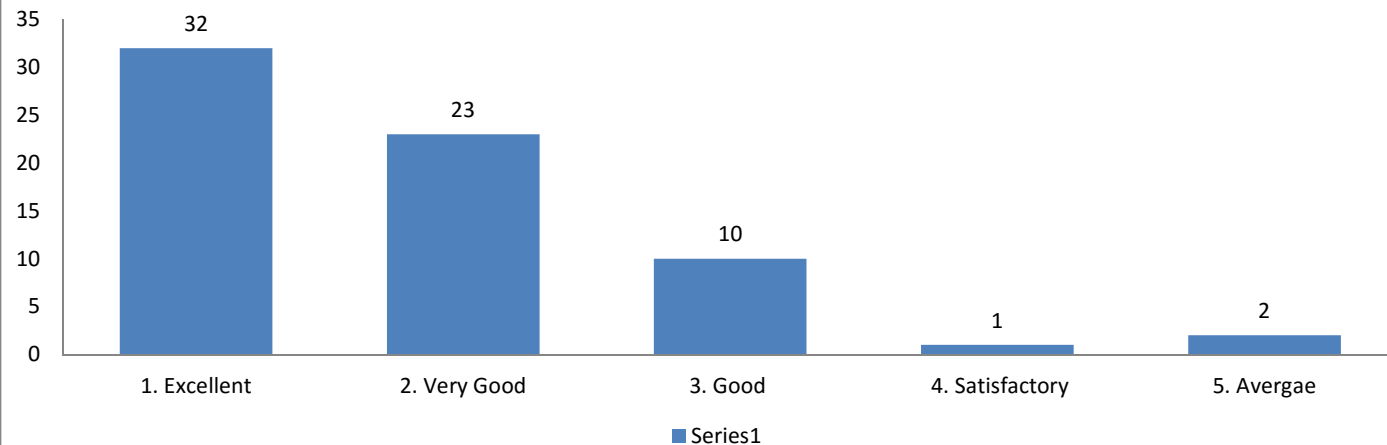

2. What is your opinion about teaching in the class ?

3. What do you think of infrastructor facilities ?

4. How do you rate development activities organized by the Institute?

5. How do you rate Sports and cultural activities and facilities in the college ?